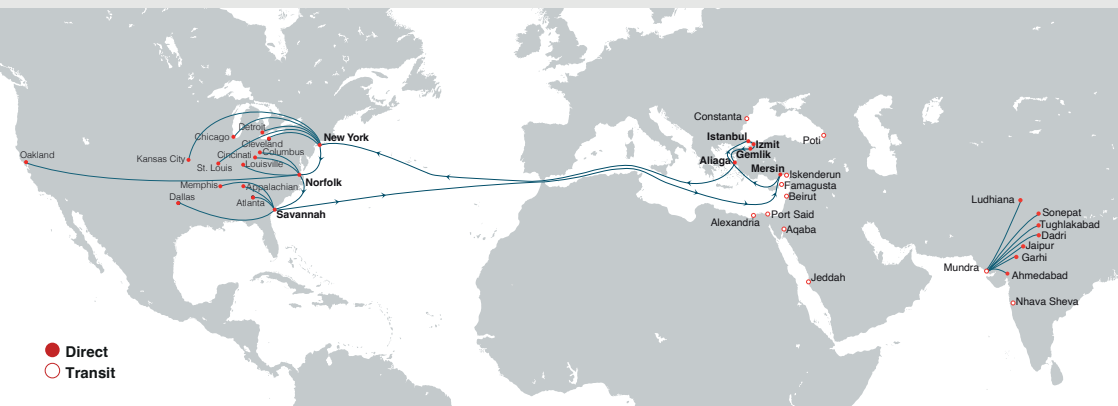

America & Mediterranean Service (USM)

YOUR ADVANTAGES AT A GLANCE

 The fastest and most reliable direct services between Türkiye and the U.S. East Coast

 Efficient connections via Turkish ports with a single transshipment to Iskenderun, Alexandria, Port Said, Beirut, Jeddah, Aqaba, Nhava Sheva, Mundra, Constanta, and Poti

 Single service coverage across all major ports in Türkiye and the U.S. East Coast

 A strong and extensive inland transport network

Main Services Transit Times

Port of Loading	Port of Discharge		
	New York	Norfolk	Savannah
Mersin - MIP	20	22	24
Istanbul - Marport	17	19	21
Izmit - Evyap	16	18	20
Gemlik - Gemport	15	17	19
Aliaga - TCEEGE	14	16	18

Port of Loading	Port of Discharge					
	Mersin	Iskenderun*	Istanbul	Evyap	Gemlik	Aliaga
New York - APM	20	21	23	24	25	26
Norfolk - NIT	18	19	21	22	23	24
Savannah - GPA	16	17	19	20	21	22

*Seasonal direct service at Iskenderun

America & Mediterranean Service (USM)

Transshipment Services Estimated Transit Times

Port of Loading	Port of Discharge		
	New York	Norfolk	Savannah
Constanta - DP World	24	26	28
Poti - APM	26	28	30
Alexandria - Old Port	26	28	30
Port Said - PSCCHC	29	31	33
Beirut - LBBCT	27	29	31
Jeddah - RSGT	32	34	36
Aqaba - ACT	29	31	33
Nhava Sheva - BMCT	42	44	46
Mundra - ADANI	40	42	44